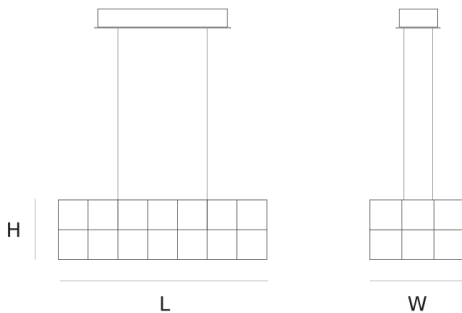

Product data sheet

Date: May 18th 2023

ABOUT UNIVERSE SQUARE DOUBLE SUSPENSION

by Jan Pauwels

Universe Square is structured but still harmonious. Modular placed E10 light bulbs and tiny metal rods are the only two basic elements of this light fixture. They give the fixture its structure and shape. (see model Cosmos Square for the version with led circuit boards)

DIMENSIONS

L 87.5 cm 34.4 inch
H 25 cm 9.8 inch
W 39.5 cm 15.6 inch

LIGHTSOURCE

96 x led, E10, 12V/0,33W,
2600K, 2208LM

FINISH

Nickel
Brass
Blackbrass

TYPE.NR

CANOPY

L 60 cm 23.6 inch
H 6 cm 2.4 inch
W 20 cm 7.9 inch

INCLUDED

Yes

CABLELENGTH

Up to 200 cm 78 inch

TYPE	Suspension
STANDARD	
OPTIONAL	3000K or 3500K led.
TRANSFORMER/DRIVER	SCPower KVF-12060-TDW
DIMMING	leading and trailing edge
CLASSIFICATION	UL no IP20 yes